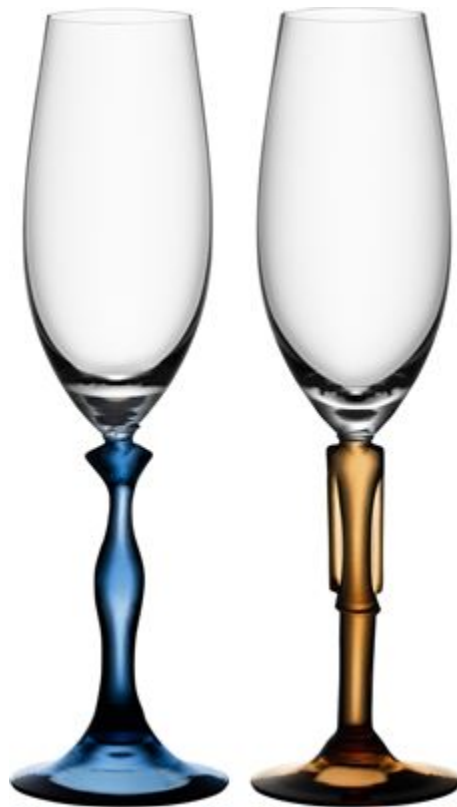

Two of us champagne

Ca. 279 x ø 53 mm.